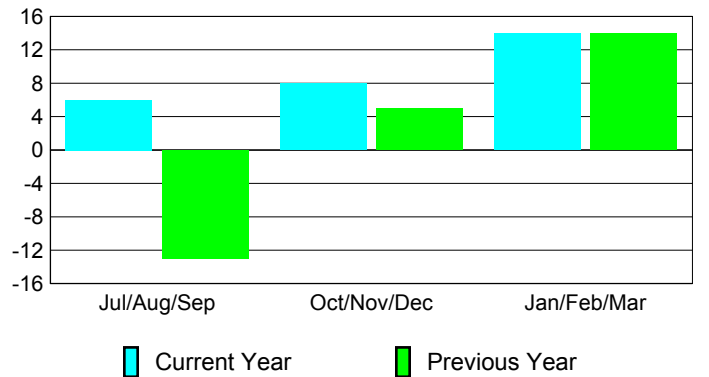

Membership Results
2009-2010

Membership
2008-2009

Month	Net Memb	Actual New	Actual Dropped	Gain/Loss of	Gain/Loss of
	Goal	Memb	Memb	Memb	Memb
Jul/Aug/Sep	5	30	-24	6	-13
Oct/Nov/Dec	8	44	-36	8	5
Jan/Feb/Mar	8	39	-25	14	14
Totals	21	113	-85	28	6

Membership Results 2009-2010

Goal, New, Dropped, Gain/Loss

Comparison of Membership Gain/Loss

Current Year Compared to the Previous Year

Gender Comparison 2009-2010