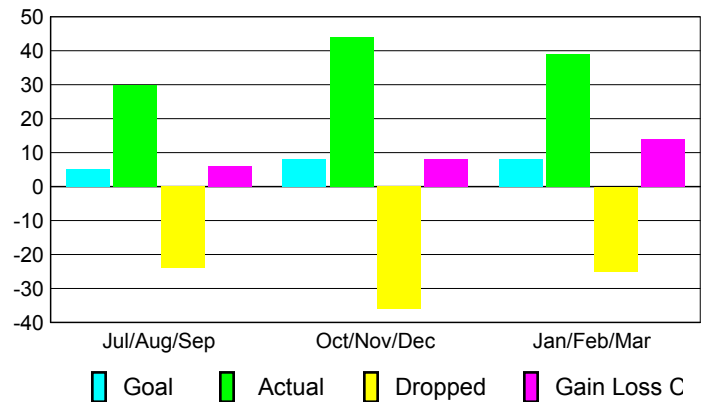

Membership Results 2009-2010

Goal, New, Dropped, Gain/Loss